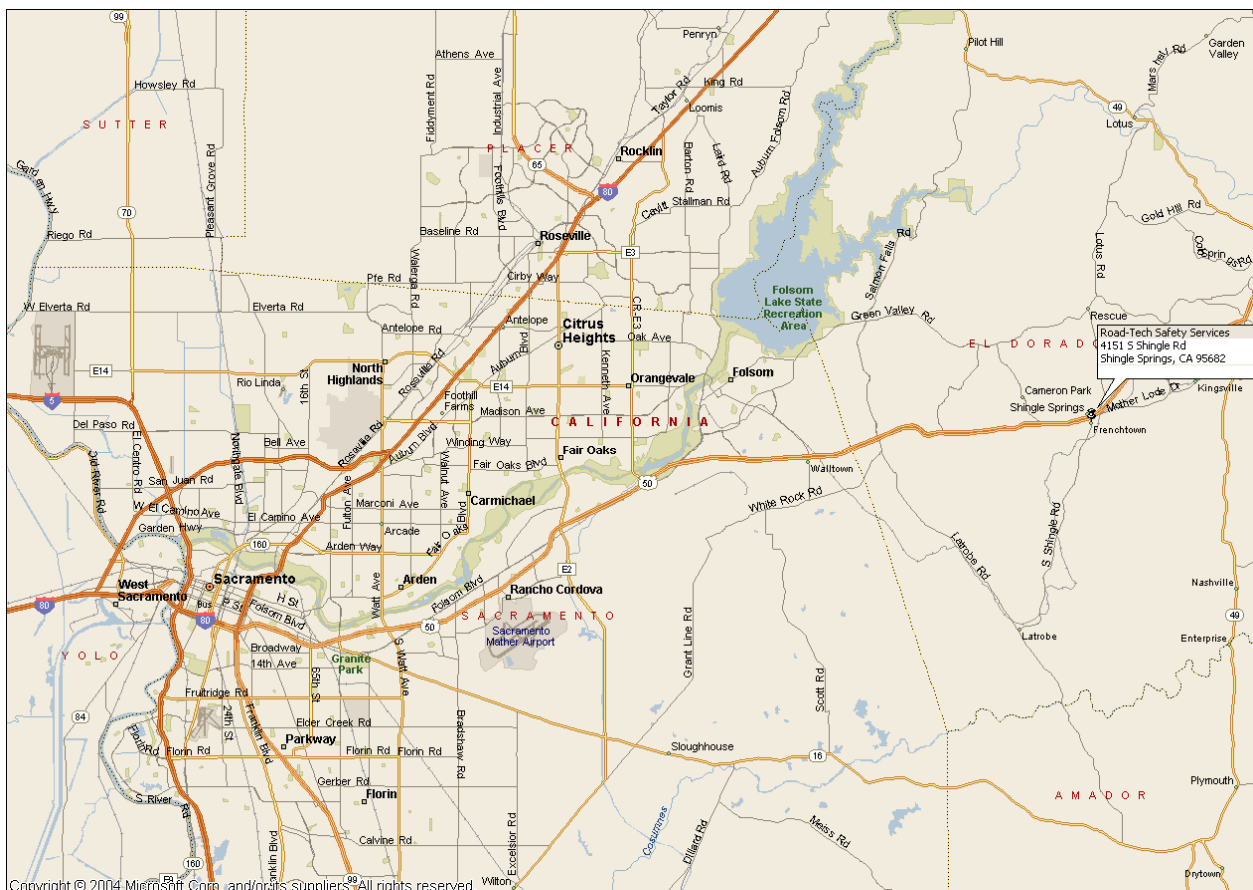

Road-Tech Safety Services, Inc.

4151 South Shingle Road, Unit 1

Shingle Springs, CA., 95682

Phone: (530)672-0222

Directions: From Sacramento, take highway 50 east. Take the Ponderosa Road exit (Exit 37). Turn right at the top of the ramp and drive straight through the next light. Road-Tech is the second driveway on the left.